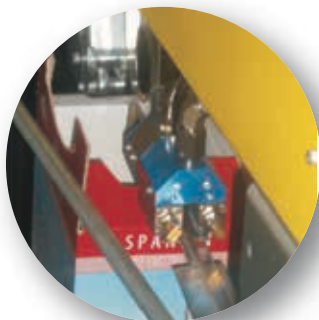

### Low Profile Applicators

Valco Melton's LP Series is the optimal solution for hot melt adhesive application in box sealing processes. Specifically engineered to work in the most demanding packaging lines, its low profile design allows for installation in constricted or limited spaces. The LP Series can be configured to work with standard or orientable modules and permits the use of a wide range of nozzles to cover all kinds of application requirements at the highest quality.

Includes mounting bracket to facilitate installation and to increase operating safety avoiding over-heating

Reduced profile specially designed for box sealing applications

100% compatible connectors

Valco Melton offers a complete selection of hot melt components and support equipment:

- RTD hot melt hoses
- Manual and automatic dispensing valves
- Nozzle and applicator styles
- Mounting bracket packages
- Solid-state pattern control systems
- In-line filters
- Replacement parts for competitive systems
- High-performance hot melt adhesives