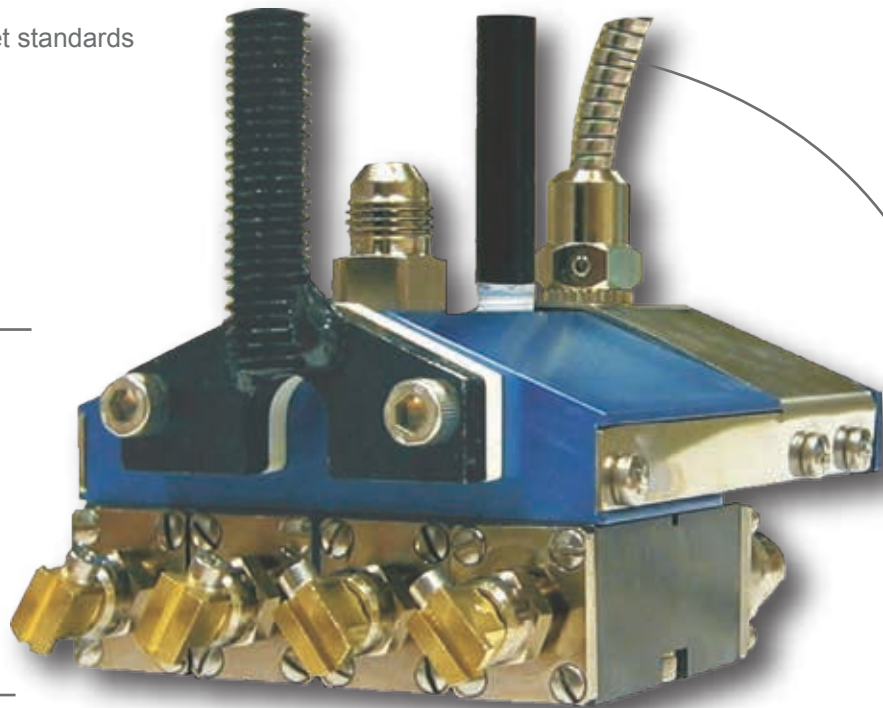

### Low Profile Applicators

Valco Melton's LP Series is the optimal solution for hot melt adhesive application in box sealing processes. Specifically engineered to work in the most demanding packaging lines, its low profile design allows for installation in constricted or limited spaces. The LP Series can be configured to work with standard or orientable modules and permits the use of a wide range of nozzles to cover all kinds of application requirements at the highest quality.

- Low profile design for minimal installation space requirements
- Multiple configuration options to cover all application needs
- 100% compatible with market standards

2 or 4 module option is suitable for any packaging line

Includes mounting bracket to facilitate installation and to increase operating safety avoiding over-heating

Reduced profile specially designed for box sealing applications

100% compatible connectors

Valco Melton offers a complete selection of hot melt components and support equipment: